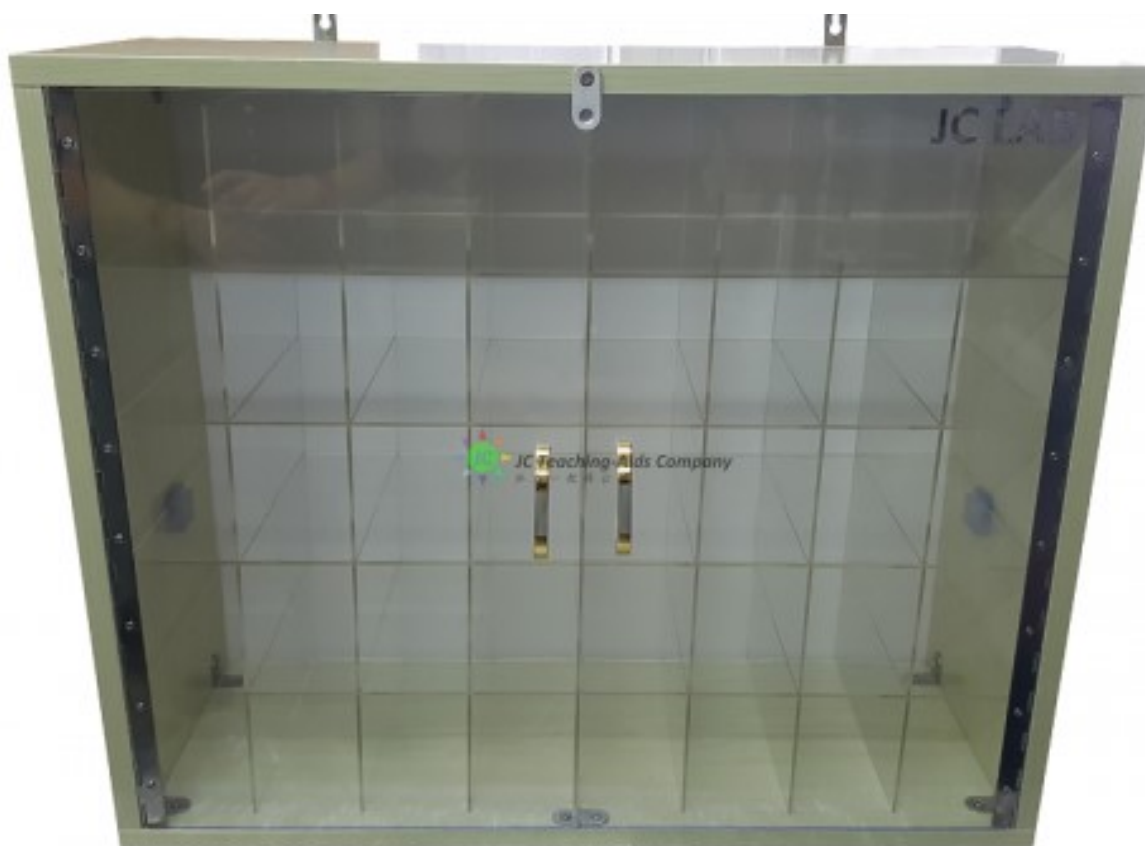

Safety Spectacle (goggle) Cabinet-Overview

- ▣ Designed to meet the demanding needs of your science laboratory, with lock function specifically designed by JC LAB Scientific for science teachers. Special features:
- ▣ Racking system conveniently stores chemical splash goggles or safety glasses without stacking.
- ▣ Safety message silk-screened on the cabinet front reminds students "Safety First."
- ▣ Can be wall mount/ Benchtop
- ▣ A great price! You won't find a better price anywhere.
- ▣ Overall size: 615x520x230mm (LxHxW)
- ▣ hold 48-pcs spectacles

*Standard packing: Paper box

JC LAB[®] 
INTERNATIONAL