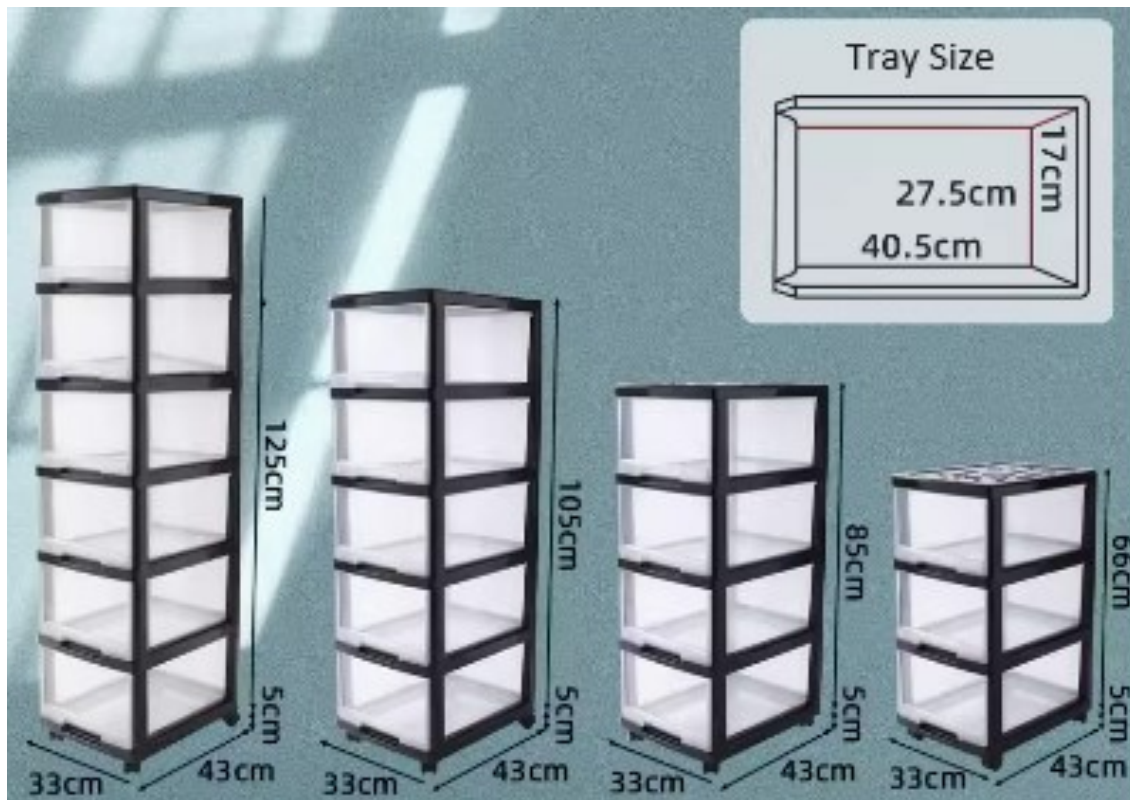

Drawer Plastic Cart, Black

Organize and store a variety of household items that are frequently used in the bedroom, kitchen pantry, bathroom, craft room, nursery or dorm room. Clear drawers allow contents to be easily identified while keeping them neat and contained. Drawer stops prevent drawers from being removed accidentally. Use the included casters to create a rolling storage option allowing you to easily transfer the unit from room to room at your convenience. This black drawer cart has a multi-purpose use and is a versatile storage option for any room of the home. It's Ideal for controlling clutter and keeping living spaces neat and organized.

Code	Drawers	Product Dimensions (L x W x H)	Drawer Size (L x W x H)
TOO-DC4013	3	330 x 430 x 710mm	275 x 405 x 170mm
TOO-DC4014	4	330 x 430 x 900mm	275 x 405 x 170mm
TOO-DC4015	5	330 x 430 x 1100mm	275 x 405 x 170mm
TOO-DC4016	6	330 x 430 x 1300mm	275 x 405 x 170mm